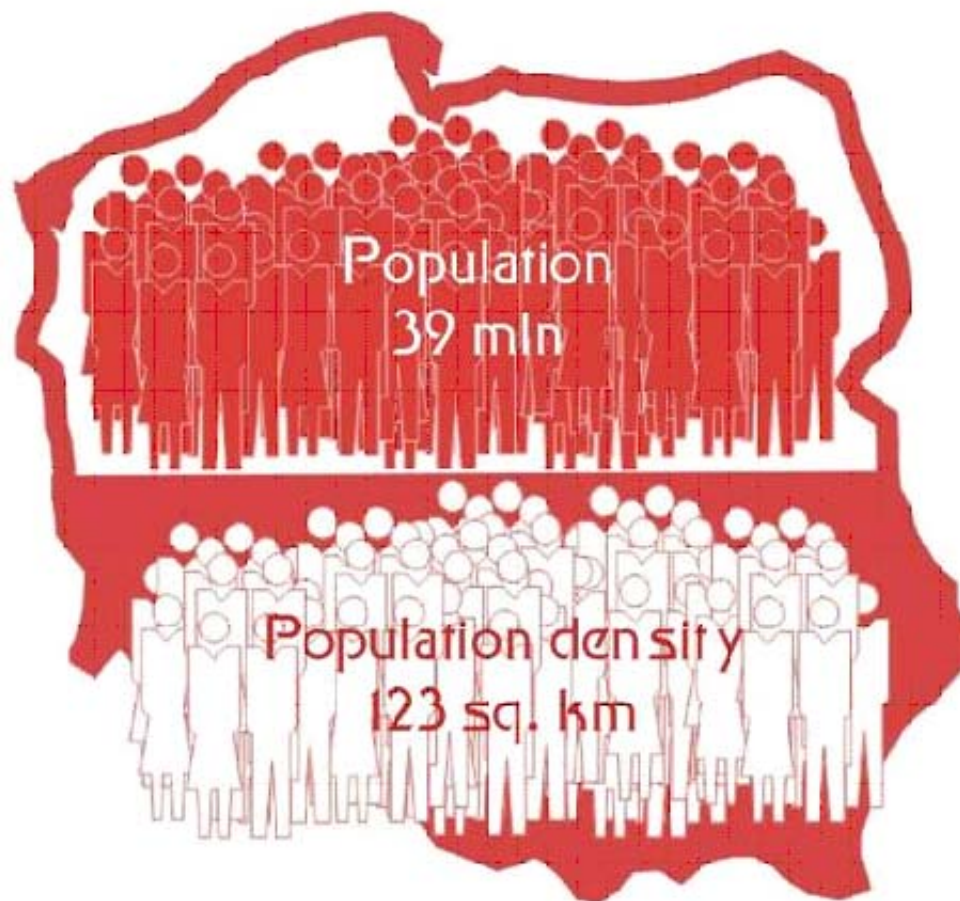

*UK AREA:  
244,820 Km<sup>2</sup>*

*UK Population  
around 65 mil*

Ethnic group:  
Polish 98 %

Language:  
Polish

Chief religion:  
Roman Catholic: 95 %

*N C K Z O W*

*R H S Z K*

*C Z R Z*

*WOJCI*

*ECH*

*OWS*

*KI*

- Nowak
- Kowalski
- Kowalczyk
- Grabowski
- Wiśniewski
- Lewandowski
- Kozłowski
- Dąbrowski