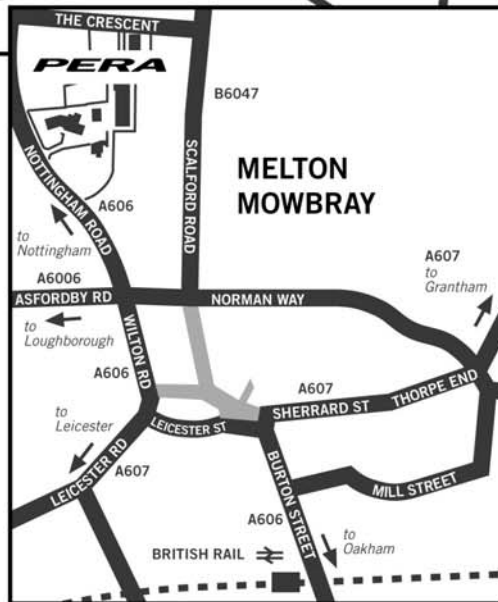

DIRECTIONS:

From North - via M1

M1 - exit Junction 26 to A5/A606 by passing Nottingham to Melton Mowbray

From south - Via M1

M1 - exit Junction 21a then A46/A6006 to Melton Mowbray.

From Birmingham/West

M6, M69, M1 north, Junction 21a, A46/A6006 to Melton Mowbray.

From North - Via A1

A1, A607 (by-passing Grantham) to Melton Mowbray.

From South - Via A1

A1, then A606 via Oakham to Melton Mowbray.

PERA

Pera Innovation Park
 Melton Mowbray
 Leicestershire LE13 0PB
 Tel: 01664 501501
 Fax: 01664 501264
 www.pera.com